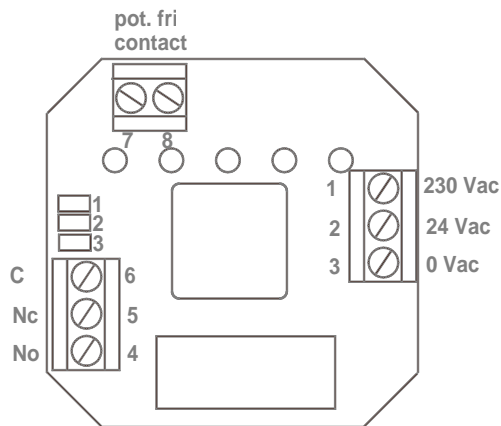

### FUNCTION

Desired time is selected by pressing the button repeatedly (short presses), and the respective light starts blinking. When the potential free contact is closed the light is on.

Light is indicating the time in existence.

Note! These LAP xx-T models are indicating the "ON" function, by lights stepping on/off one by one, when the function is externally switched "ON" (not by the timer). This function is activated when the jumper at S1 is "on" and the contact "7-8" is closed.

### Technical data:

Supply	24Vac/dc or 230Vac
Relay contact	230Vac 8A res.
Time selected, LAP 1-T	12...60 min
- max. restricted time	24...36 min
Time selected, LAP 5-T	1...5 h
- max. restricted time	2...3 h
Time selected, LAP 10-T	2...10 h
- max. restricted time	4...6 h
Inaccuracy	< +/- 10 s / h
Indication lamps	green
Function of the lamps:	
- 7-8 open, time selected	blinking light
- 7-8 closed, time selected	light ON (factory setting)
- S1 and 7-8 closed	stepping light
Housing	white plastics, IP20
Mounting	flush or on surface